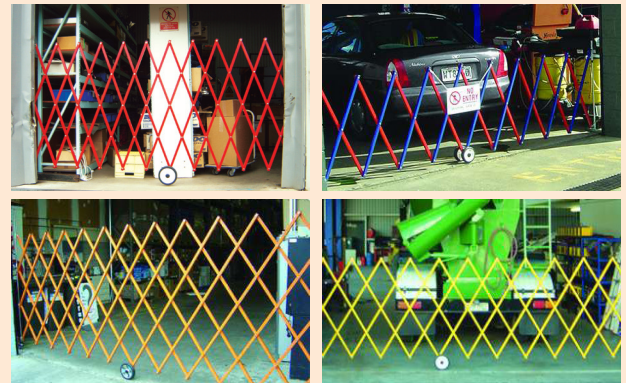

EXPANDABLE SAFETY BARRIERS

Storage Dimensions (H x W)	Expanded Dimension (H x W)	Height	No. of Bars	Code	Ex GST
1000 x 380mm	950 x 4000mm	1.0m	10	113615	$559.99
1000 x 420mm	950 x 5000mm	1.0m	12	113618	$699.99
1500 x 480mm	1450 x 4000mm	1.5m	13	113621	$1,054.11
1500 x 530mm	1450 x 5000mm	1.5m	15	113624	$1,317.64
2000 x 560mm	1950 x 5000mm	2.0m	14	406312	$2,141.16